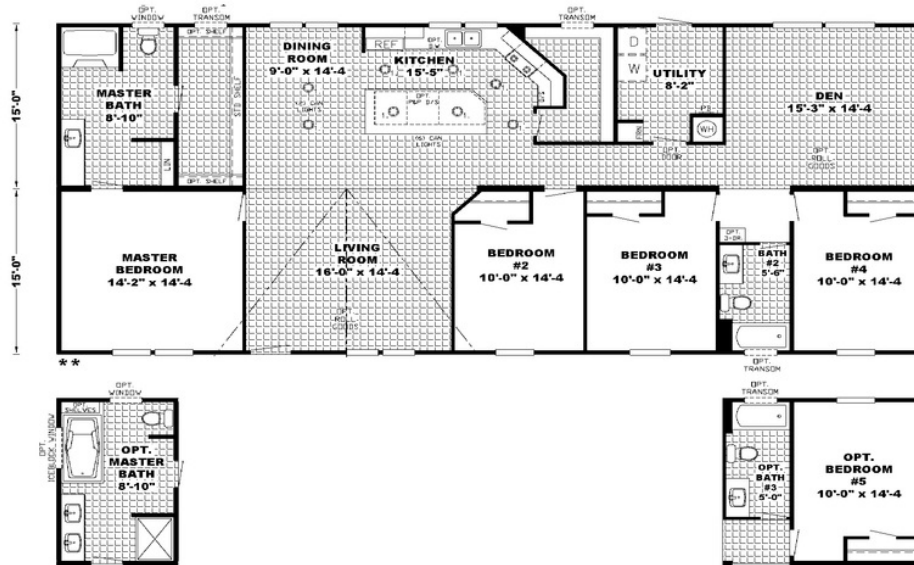

PUJOLS Model number: 41SIG32684BH18

5 beds • 3 baths • 2176 sq.ft. • 32' width • 68' depth

Our home building facilities invest in continuous product and process improvements. Plans, dimensions, features, materials, specifications and availability are subject to change without notice or obligation. Renderings and floor plans are representative likenesses of our homes and may differ from the actual homes. We invite you to tour a Home Center near you and inspect the highest value in quality housing available or call (417) 533-3599 to speak with a Home Consultant. Copyright 2017, CMH. All rights reserved.

<https://www.claytonlebanon.com>

**CLAYTON HOMES-
LEBANON**

438 HWY MM
LEBANON, MO 65536

Monday - Thursday: 9am to 6pm
Friday: 9am to 6pm
Saturday: 9am to 5pm
Sunday: Closed

(417) 533-3599