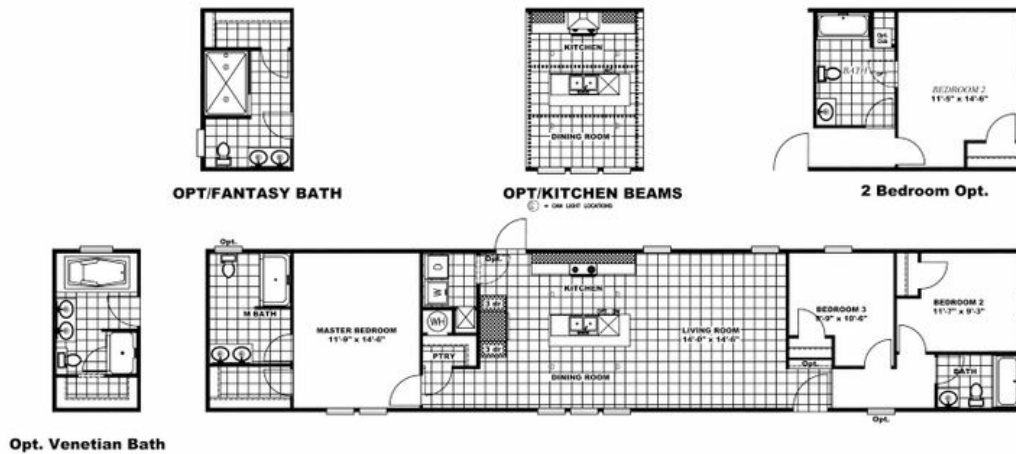

PENDLETON Model number: 46REV16763AH19

3 beds • 2 baths • 1216 sq.ft. • 16' width • 76' depth

Our home building facilities invest in continuous product and process improvements. Plans, dimensions, features, materials, specifications and availability are subject to change without notice or obligation. Renderings and floor plans are representative likenesses of our homes and may differ from the actual homes. We invite you to tour a Home Center near you and inspect the highest value in quality housing available or call (417) 533-3599 to speak with a Home Consultant. Copyright 2017, CMH. All rights reserved.

<https://www.claytonlebanon.com>

CLAYTON HOMES- LEBANON

438 HWY MM
LEBANON, MO 65536

Monday - Thursday: 9am - 7pm
Friday: 9am - 6pm
Saturday: 9am - 5pm
Sunday: Closed

(417) 533-3599