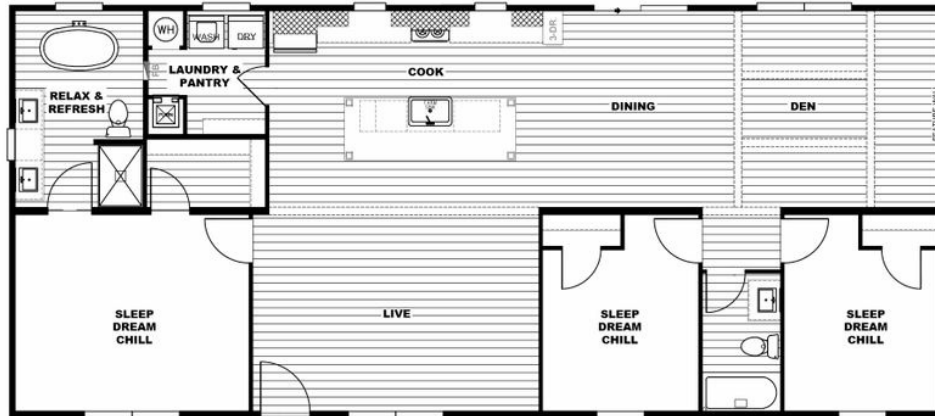

MOLINA Model number: 44NXT28603AH19

3 beds • 2 baths • 1680 sq.ft. • 28' width • 60' depth

Our home building facilities invest in continuous product and process improvements. Plans, dimensions, features, materials, specifications and availability are subject to change without notice or obligation. Renderings and floor plans are representative likenesses of our homes and may differ from the actual homes. We invite you to tour a Home Center near you and inspect the highest value in quality housing available or call (417) 533-3599 to speak with a Home Consultant. Copyright 2017, CMH. All rights reserved.

<https://www.claytonlebanon.com>

**CLAYTON HOMES-
LEBANON**

438 HWY MM
LEBANON, MO 65536

Monday - Thursday: 9am to 6pm
Friday: 9am to 6pm
Saturday: 9am to 5pm
Sunday: Closed

(417) 533-3599