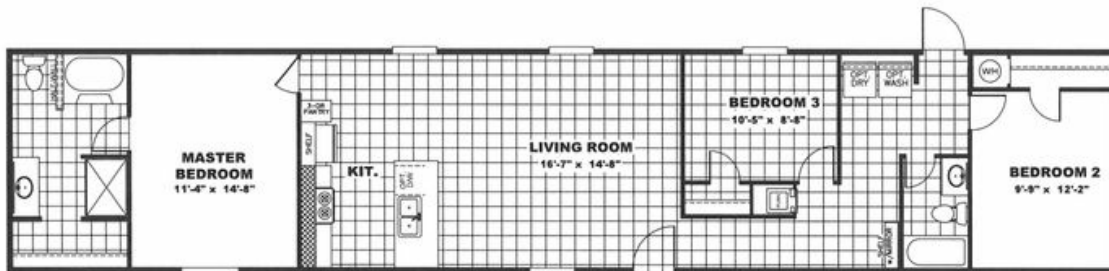

VICTORY Model number: 47TRS16763AH19

3 beds • 2 baths • 1216 sq.ft. • 16' width • 76' depth

Our home building facilities invest in continuous product and process improvements. Plans, dimensions, features, materials, specifications and availability are subject to change without notice or obligation. Renderings and floor plans are representative likenesses of our homes and may differ from the actual homes. We invite you to tour a Home Center near you and inspect the highest value in quality housing available or call (417) 533-3599 to speak with a Home Consultant. Copyright 2017, CMH. All rights reserved.

<https://www.claytonlebanon.com>

CLAYTON HOMES- LEBANON

438 HWY MM
LEBANON, MO 65536

Monday - Thursday: 9am to 6pm
Friday: 9am to 6pm
Saturday: 9am to 5pm
Sunday: Closed

(417) 533-3599